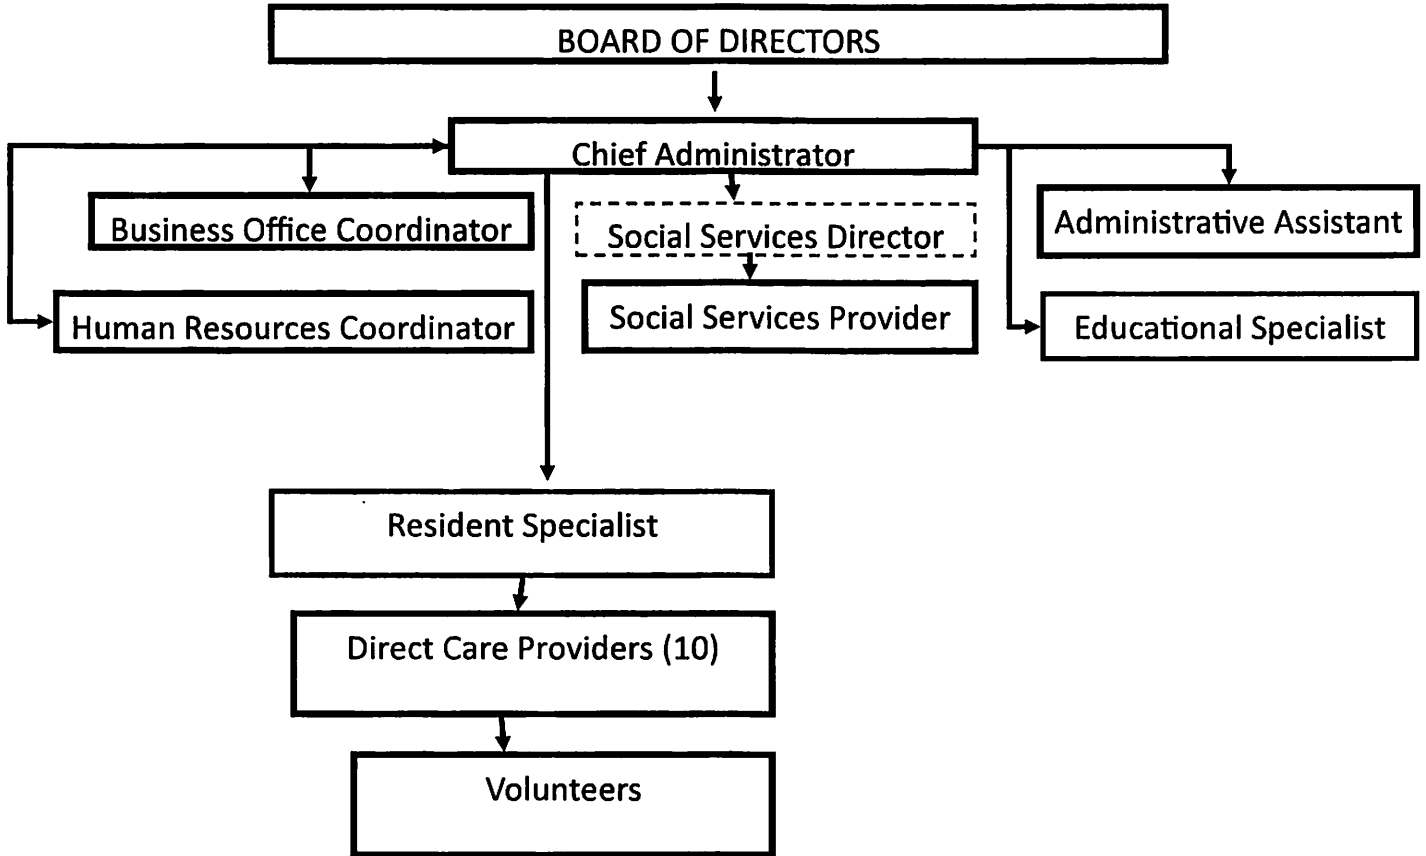

Chippewa County Family Project
Arfstrom Faunt Teen Home FY 2024

Nancy C. Faust 1-16-24
President of the Board of Directors Date